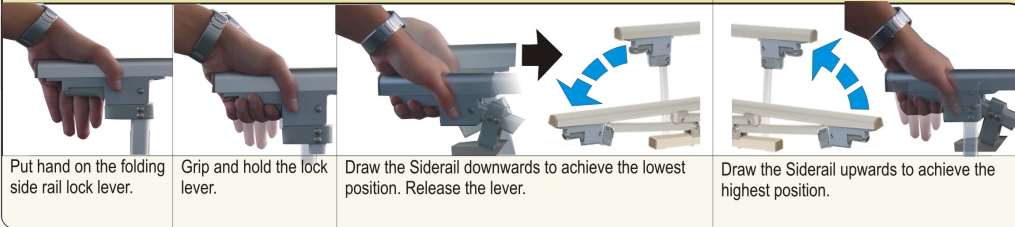

OXYGEN BOX CONTAINER

1. Put the oxygen box at the container
2. Lock the containe

TOTAL LOCK

-  Step on the wheel lever to lock the wheel.
-  Lift up the wheel lever to release.

IRRIGATOR BAR BRACKET

Put the Irrigator Bar on the bracket (at frame head side) if notbeing used.

FOLDING SIDERAIL

Put hand on the folding side rail lock lever.

Grip and hold the lock lever.

Draw the Siderail downwards to achieve the lowest position. Release the lever.

Draw the Siderail upwards to achieve the highest position.