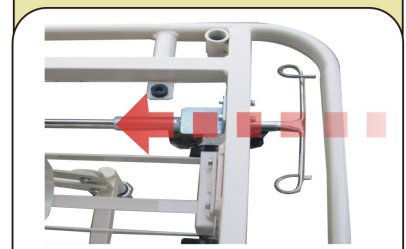

OXYGEN BOX CONTAINER

1. Put the oxygen box at the container
2. Lock the containe

TOTAL LOCK

-  Step on the wheel lever to lock the wheel.
-  Lift up the wheel lever to release.

IRRIGATOR BAR BRACKET

Put the Irrigator Bar on the bracket (at frame head side) if notbeing used.

FOLDING SIDERAIL

Put hand on the folding side rail lock lever.

Grip and hold the lock lever.

Draw the Siderail downwards to achieve the lowest position. Release the lever.

Draw the Siderail upwards to achieve the highest position.