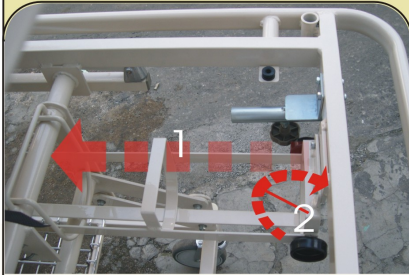

OXYGEN BOX CONTAINER

1. Put the oxygen box at the container
2. Lock the containe

TOTAL LOCK

-  Step on the wheel lever to lock the wheel.
-  Lift up the wheel lever to release.

IRRIGATOR BAR BRACKET

Put the Irrigator Bar on the bracket (at frame head side) if notbeing used.

FOLDING SIDERAIL

Put hand on the folding side rail lock lever.

Grip and hold the lock lever.

Draw the Siderail downwards to achieve the lowest position. Release the lever.

Draw the Siderail upwards to achieve the highest position.