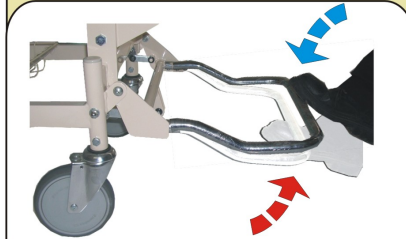

OXYGEN BOX CONTAINER

1. Put the oxygen box at the container
2. Lock the containe

TOTAL LOCK

-  Step on the wheel lever to lock the wheel.
-  Lift up the wheel lever to release.

IRRIGATOR BAR BRACKET

Put the Irrigator Bar on the bracket (at frame head side) if notbeing used.

FOLDING SIDERAIL

Put hand on the folding side rail lock lever.

Grip and hold the lock lever.

Draw the Siderail downwards to achieve the lowest position. Release the lever.

Draw the Siderail upwards to achieve the highest position.