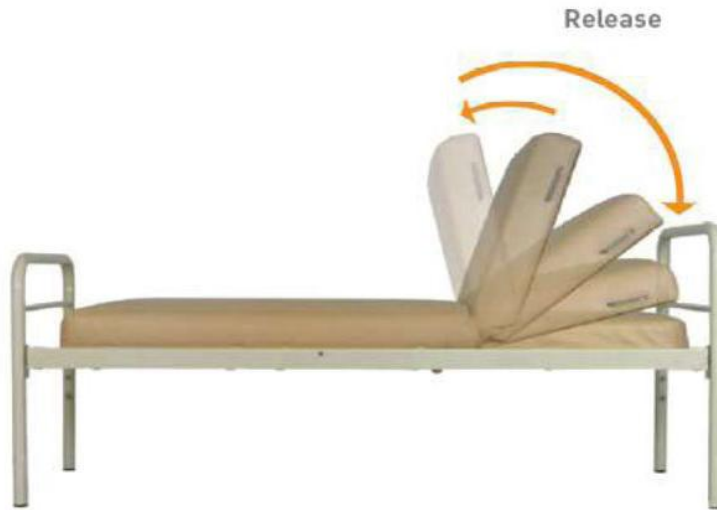

CB-002 GEAR BED FOUR STEPS

PRODUCT SPECIFICATIONS

Operating System Four adjustable back raise by gear, three adjustable Hi-Lo (knock down)
Accessories Side Rail (CSR-001, CSR-002, CSR 003)
Mattress Material Urethane & Vinyl cover
Weight (kg) Approx. 60 / **Frame Finishing** Powder Coating
Frame Colour Ivory / **Dimension W x D x H (mm)** 930 x 2129 x 932

PRODUCT DIMENSION

CB-002

Keterangan :
 1. Bahan dasar sticker warna putih
 2. Posisi penempelan pada frame