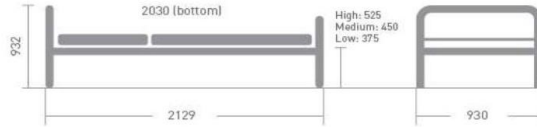

CB-002 GEAR BED FOUR STEPS

PRODUCT SPECIFICATIONS

Operating System Four adjustable back raise by gear, three adjustable Hi-Lo (knock down)
Accessories Side Rail (CSR-001, CSR-002, CSR 003)
Mattress Material Urethane & Vinyl cover
Weight (kg) Approx. 60 / **Frame Finishing** Powder Coating
Frame Colour Ivory / **Dimension W x D x H (mm)** 930 x 2129 x 932

PRODUCT DIMENSION

CB-002

Keterangan :
 1. Bahan dasar sticker warna putih
 2. Posisi penempelan pada frame