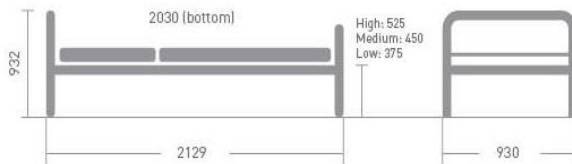

**CB 002 D**

**PRODUCT SPECIFICATIONS**

**Operating System** Four adjustable back raise by gear, three adjustable Hi-Lo (knock down)

**Accessories** Side Rail (CSR-001, CSR-002, CSR 003)

**Mattress Material** Urethane & Vinyl cover

**Weight (kg)** Approx. 60 / **Frame Finishing** Powder Coating

**Frame Colour** Ivory / **Dimension W x D x H (mm)** 930 x 2129 x 932

**PRODUCT DIMENSION**

Keterangan :

1. Bahan dasar sticker warna putih
2. Posisi penempelan pada frame