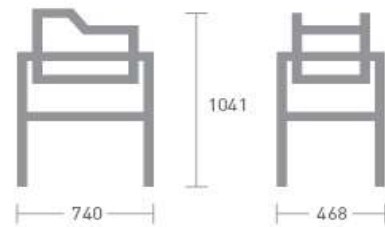

CB 005 Baby Cot

**CB-005 Baby Cot
(without caster)**

PRODUCT SPECIFICATIONS

Weight (kg) Approx. 30 / Frame Finishing Powder Coating / Frame Colour Pink & Ivory / Frame Material Steel

PRODUCT DIMENSION

Keterangan :

1. Bahan dasar sticker warna putih
2. Posisi penempelan pada frame