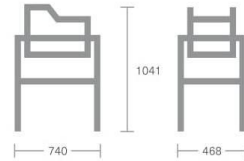

PENANDAAN CB 005 D (BABY COT)

PRODUCT SPECIFICATIONS

Weight (kg)	Approx. 30
Frame Finishing	Powder Coating
Frame Color	Pink & Ivory
Frame Material	Steel

PRODUCT DIMENSION

Keterangan :

1. Bahan dasar sticker warna putih
2. Posisi penempelan pada frame