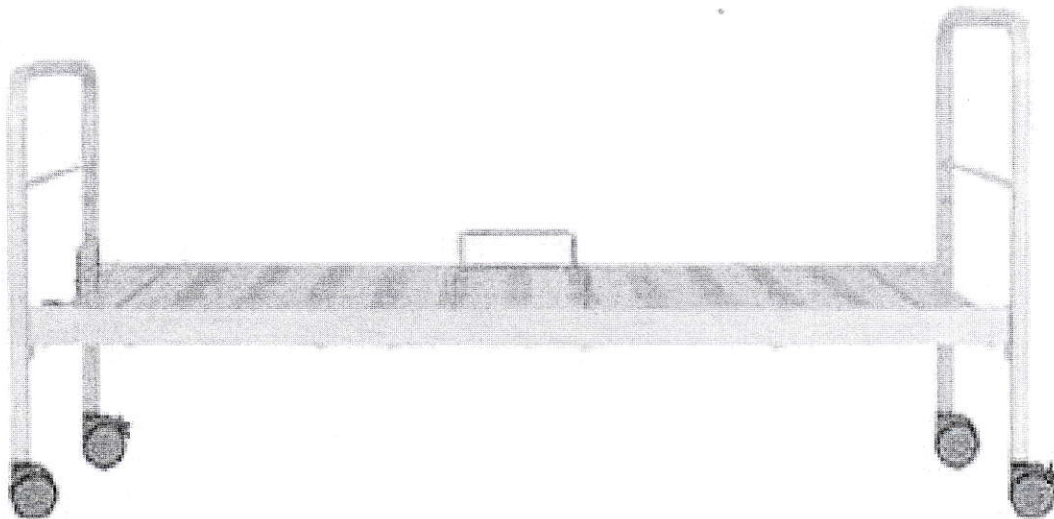

# CB-001 STANDARD BED

## PRODUCT SPECIFICATIONS

Operating System Three adjustable Hi-Lo (knock down) / Accessories Side Rail (CSR-001, CSR-002, CSR 003)

Main Frame Material Steel / Head & Foot Frame Material Steel / Weight (kg) Approx. 60 / Frame Finishing Powder Coating

Frame Colour Ivory / Dimension W x D x H (mm) 930 x 2129 x 932

## PRODUCT DIMENSION

CB-001 D with caster

MADE IN INDONESIA

Keterangan :

1. Bahan dasar sticker warna putih
2. Posisi penempelan pada frame