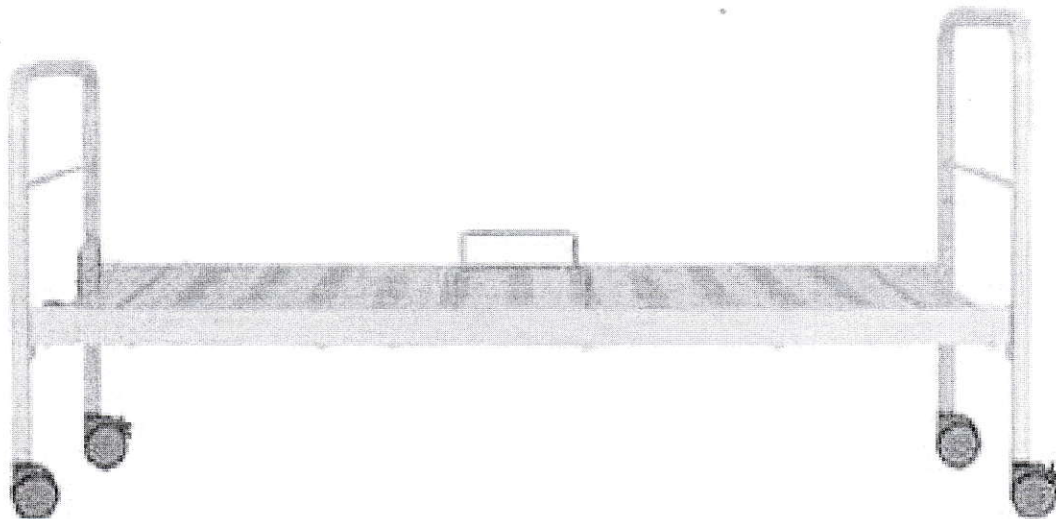

CB-001 STANDARD BED

PRODUCT SPECIFICATIONS

Operating System Three adjustable Hi-Lo (knock down) / Accessories Side Rail (CSR-001, CSR-002, CSR 003)

Main Frame Material Steel / Head & Foot Frame Material Steel / Weight (kg) Approx. 60 / Frame Finishing Powder Coating

Frame Colour Ivory / Dimension W x D x H (mm) 930 x 2129 x 932

PRODUCT DIMENSION

CB-001 D with caster

MADE IN INDONESIA