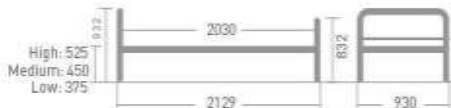

CB-001 STANDARD BED

PRODUCT SPECIFICATIONS

Operating System Three adjustable Hi-Lo (knock down) / **Accessories** Side Rail [CSR-001, CSR-002, CSR 003]

Main Frame Material Steel / **Head & Foot Frame Material** Steel / **Weight (kg)** Approx. 60 / **Frame Finishing** Powder Coating

Frame Colour Ivory / **Dimension W x D x H (mm)** 930 x 2129 x 932

PRODUCT DIMENSION

SNI 16-2626-1992

MADE IN INDONESIA