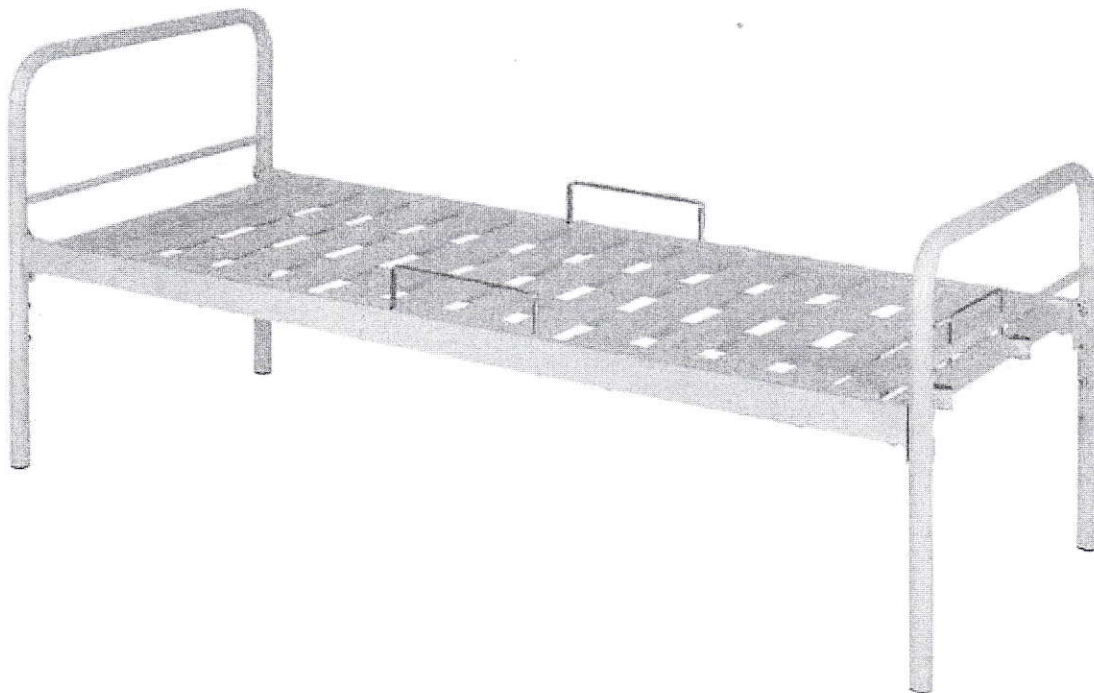

CB-001 STANDARD BED

PRODUCT SPECIFICATIONS

Operating System Three adjustable Hi-Lo (knock down) / Accessories Side Rail (CSR-001, CSR-002, CSR 003)

Main Frame Material Steel / Head & Foot Frame Material Steel / Weight (kg) Approx. 60 / Frame Finishing Powder Coating

Frame Colour Ivory / Dimension W x D x H (mm) 930 x 2129 x 932

PRODUCT DIMENSION

MADE IN INDONESIA

- Keterangan:
1. Bahan dasar sticker warna putih
 2. Posisi penempelan pada frame