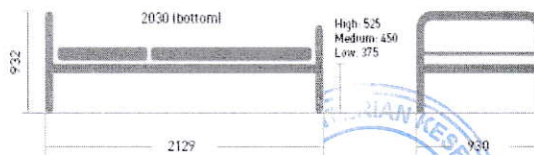

CB 002 D

PRODUCT SPECIFICATIONS

Operating System Four adjustable back raise by gear, three adjustable Hi-Lo (knock down)

Accessories Side Rail (CSR-001, CSR-002, CSR 003)

Mattress Material Urethane & Vinyl cover

Weight (kg) Approx. 60 / **Frame Finishing** Powder Coating

Frame Colour Ivory / **Dimension W x D x H (mm)** 930 x 2129 x 932

PRODUCT DIMENSION

- Keterangan :**
1. Bahan dasar sticker warna putih
 2. Posisi penempelan pada frame