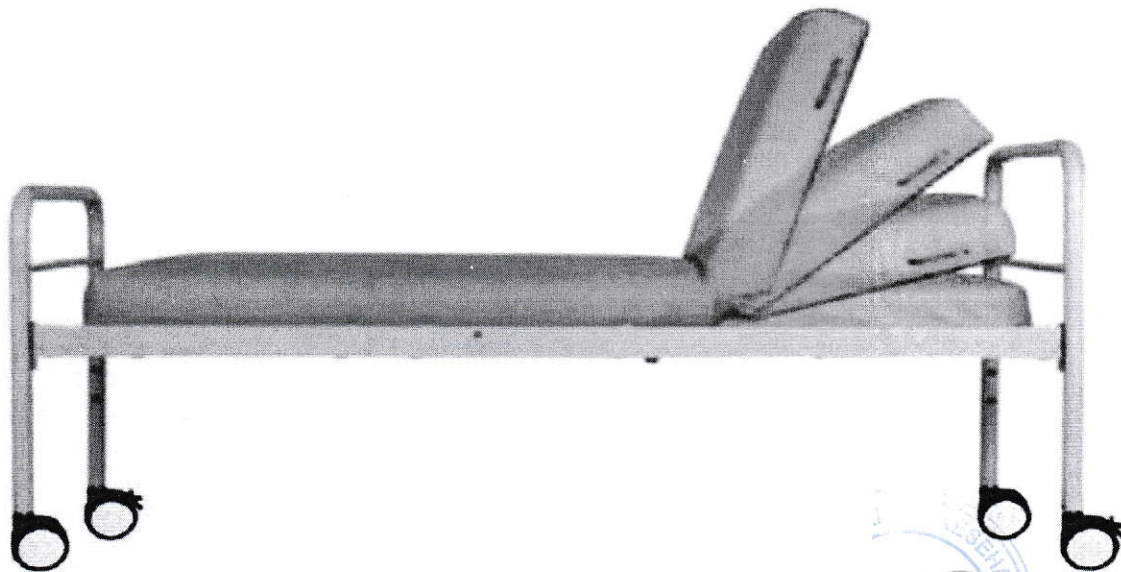

CB 002 D

PRODUCT SPECIFICATIONS

Operating System Four adjustable back raise by gear, three adjustable Hi-Lo (knock down)

Accessories Side Rail (CSR-001, CSR-002, CSR 003)

Mattress Material Urethane & Vinyl cover

Weight (kg) Approx. 60 / **Frame Finishing** Powder Coating

Frame Colour Ivory / **Dimension W x D x H (mm)** 930 x 2129 x 932

PRODUCT DIMENSION

- Keterangan :**
1. Bahan dasar sticker warna putih
 2. Posisi penempelan pada frame