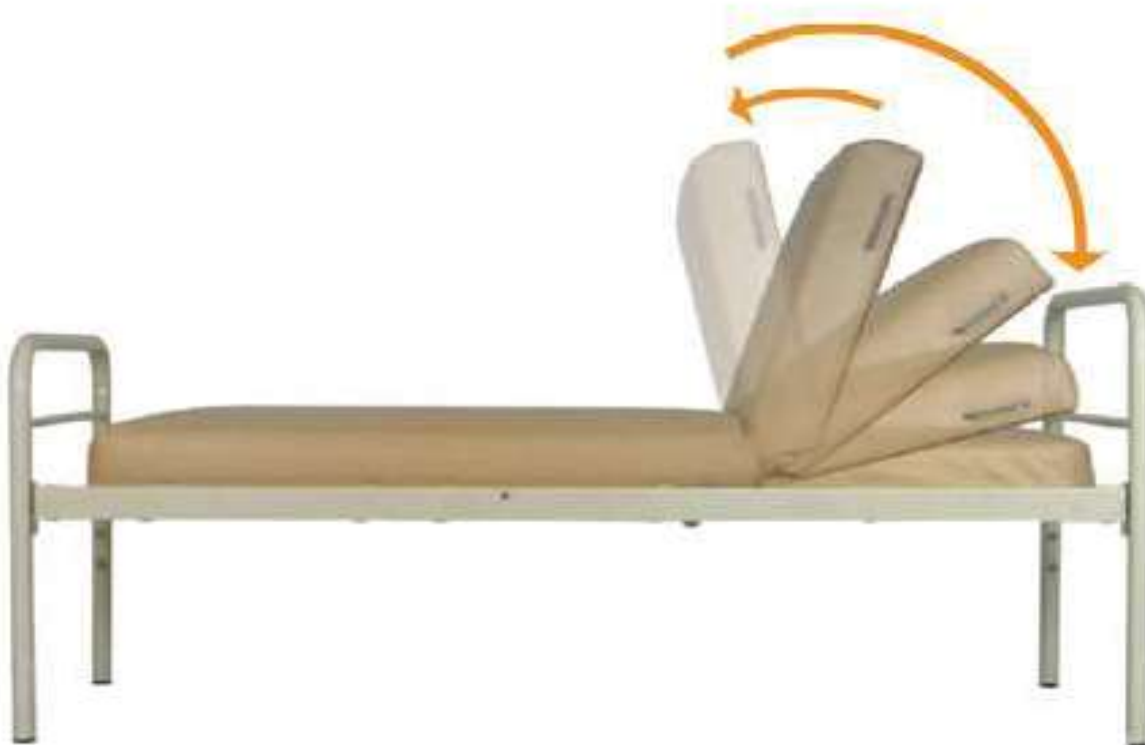

CB-002 GEAR BED FOUR STEPS

PRODUCT SPECIFICATIONS

Operating System Four adjustable back raise by gear, three adjustable Hi-Lo (knock down)

Accessories Side Rail (CSR-001, CSR-002, CSR 003)

Mattress Material Urethane & Vinyl cover

Weight (kg) Approx. 60 / **Frame Finishing** Powder Coating

Frame Colour Ivory / **Dimension W x D x H (mm)** 930 x 2129 x 932

PRODUCT DIMENSION

Release

Keterangan :

1. Bahan dasar stiker warna putih
2. Posisi penempelan pada frame