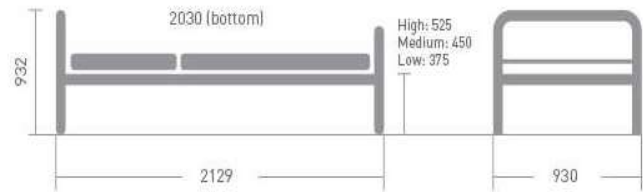

CB-002 GEAR BED FOUR STEPS

PRODUCT SPECIFICATIONS

Operating System Four adjustable back raise by gear, three adjustable Hi-Lo (knock down)

Accessories Side Rail (CSR-001, CSR-002, CSR 003)

Mattress Material Urethane & Vinyl cover

Weight (kg) Approx. 60 / **Frame Finishing** Powder Coating

Frame Colour Ivory / **Dimension W x D x H (mm)** 930 x 2129 x 932

PRODUCT DIMENSION

Release

Keterangan :

1. Bahan dasar stiker warna putih
2. Posisi penempelan pada frame