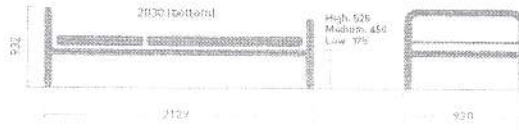

## PRODUCT SPECIFICATIONS

**Operating System** Four adjustable back raise by gear, three adjustable Hi-Lo (knock down)

**Accessories** Side Rail (CSR-001, CSR-002, CSR-003)

**Mattress Material** Urethane & Vinyl cover

**Weight (kg)** Approx. 60 / **Frame Finishing** Powder Coating

**Frame Colour** Ivory / **Dimension W x D x H (mm)** 930 x 2129 x 932

## PRODUCT DIMENSION

CR-002

**MADE IN INDONESIA**

Type:

Lot No.:

**PT Chitose Indonesia Mfg.**  
 Jl. Industri III No. 5 Bandung - Indonesia  
 Telp. (022) 4621980, Fax. (022) 4631855

- Keterangan:
1. Bahan dasar sticker warna putih
  2. Posisi penempelan pada frame