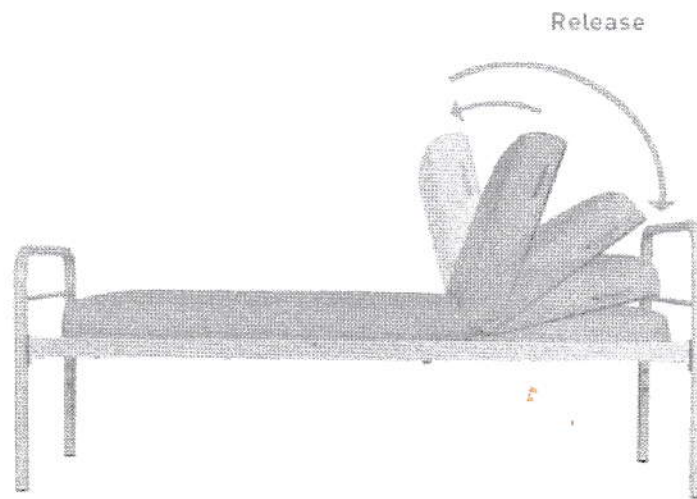

CB-002 GEAR BED FOUR STEPS

PRODUCT SPECIFICATIONS

Operating System Four adjustable back raise by gear, three adjustable Hi-Lo (knock down)

Accessories Side Rail (CSR-001, CSR-002, CSR-003)

Mattress Material Urethane & Vinyl cover

Weight (kg) Approx. 60 / **Frame Finishing** Powder Coating

Frame Colour Ivory / **Dimension W x D x H (mm)** 930 x 2129 x 932

PRODUCT DIMENSION

CR-002

MADE IN INDONESIA

Type:

Lot No.:

PT Chitose Indonesia Mfg.
Jl. Industri III No. 5 Bandung - Indonesia
Telp. (022) 4621980, Fax. (022) 4631855