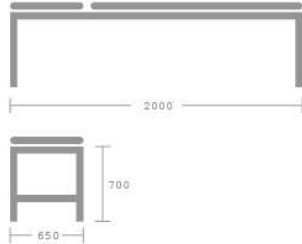

EXAMINATION BED

PRODUCT SPECIFICATIONS

Main Frame Material Steel / Frame Finishing Powder Coating / Frame Colour Ivory / Dimension W x D x H (mm) 650 x 2000 x 700

PRODUCT DIMENSION

CB-004 Ex G
Examination Bed (Flat)

- Keterangan :
1. Bahan dasar sticker warna putih
 2. Posisi penempelan pada frame