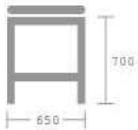

EXAMINATION BED (FLAT)

PRODUCT SPECIFICATIONS

Main Frame Material Steel / Frame Finishing Powder Coating / Frame Colour Ivory / Dimension W x D x H (mm) 650 x 2000 x 700

PRODUCT DIMENSION

CB-004 Ex G
Examination Bed (Flat)

Keterangan :

1. Bahan dasar sticker warna putih
2. Posisi penempelan pada frame