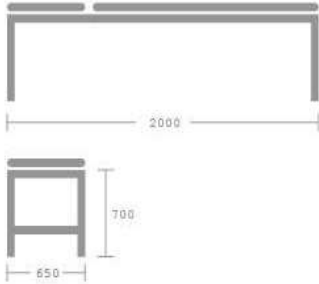

## **EXAMINATION BED (FLAT)**

### **PRODUCT SPECIFICATIONS**

**Main Frame Material** Steel / **Frame Finishing** Powder Coating / **Frame Colour** Ivory / **Dimension W x D x H (mm)** 650 x 2000 x 700

### **PRODUCT DIMENSION**

**CB-004 Ex G  
Examination Bed (Flat)**