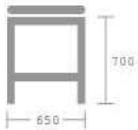

## EXAMINATION GEAR BED

### PRODUCT SPECIFICATIONS

Main Frame Material Steel / Frame Finishing Powder Coating / Frame Colour Ivory / Dimension W x D x H (mm) 650 x 2000 x 700

### PRODUCT DIMENSION

CB-004 Ex G  
Examination Gear Bed

Keterangan :

1. Bahan dasar sticker warna putih
2. Posisi penempelan pada frame